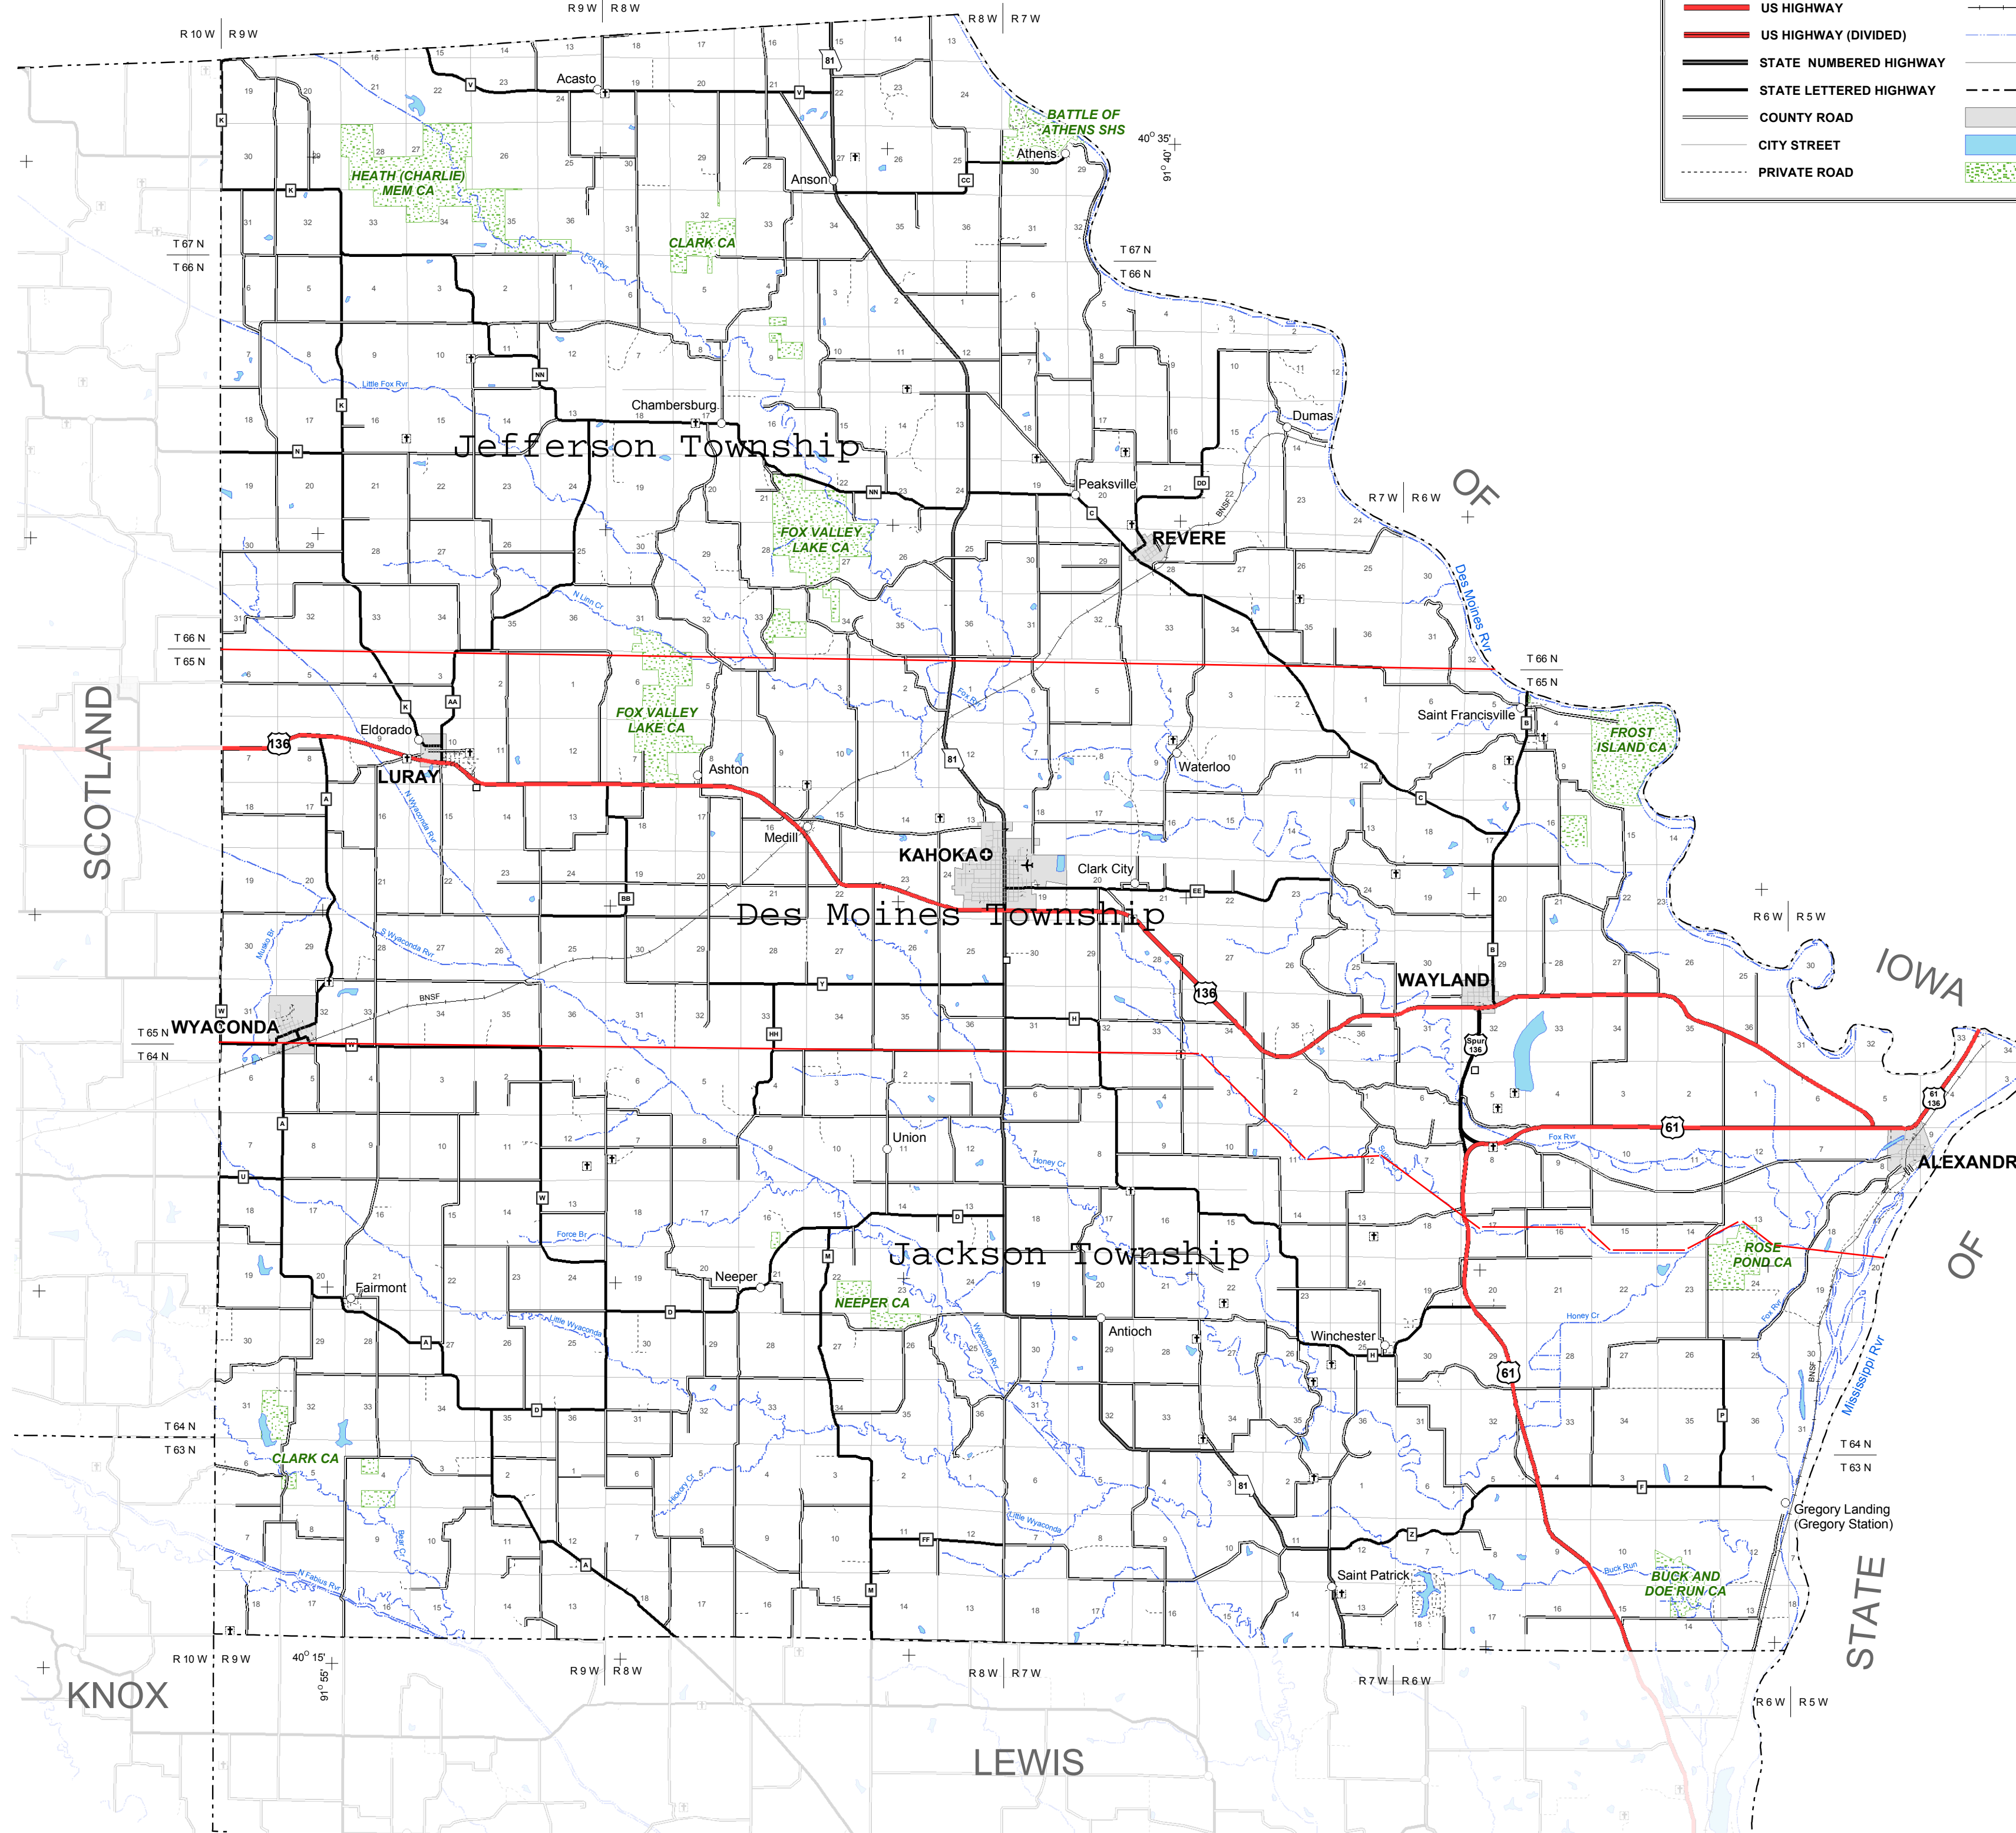

STATE

**Legend**

- INTERSTATE
- US HIGHWAY
- US HIGHWAY (DIVIDED)
- STATE NUMBERED HIGHWAY
- STATE LETTERED HIGHWAY
- COUNTY ROAD
- CITY STREET
- PRIVATE ROAD
- KATY TRAIL
- RAILROAD
- RIVER OR STREAM
- SECTION LINE
- COUNTY BOUNDARY
- CITY LIMIT
- LAKE OR POND
- FOREST OR PARK
- AIRPORT
- HOSPITALS
- CEMETERY
- OTHER CITIES AND TOWNS
- MODOT SHED
- STATE CAPITOL
- COUNTY SEAT

**GENERAL HIGHWAY MAP  
CLARK COUNTY**  
Prepared by MoDOT  
Office of Transportation Planning

County No. 23  
District No. 3

Scale  
0 1 2 3 4 Miles

Revised - July 2004