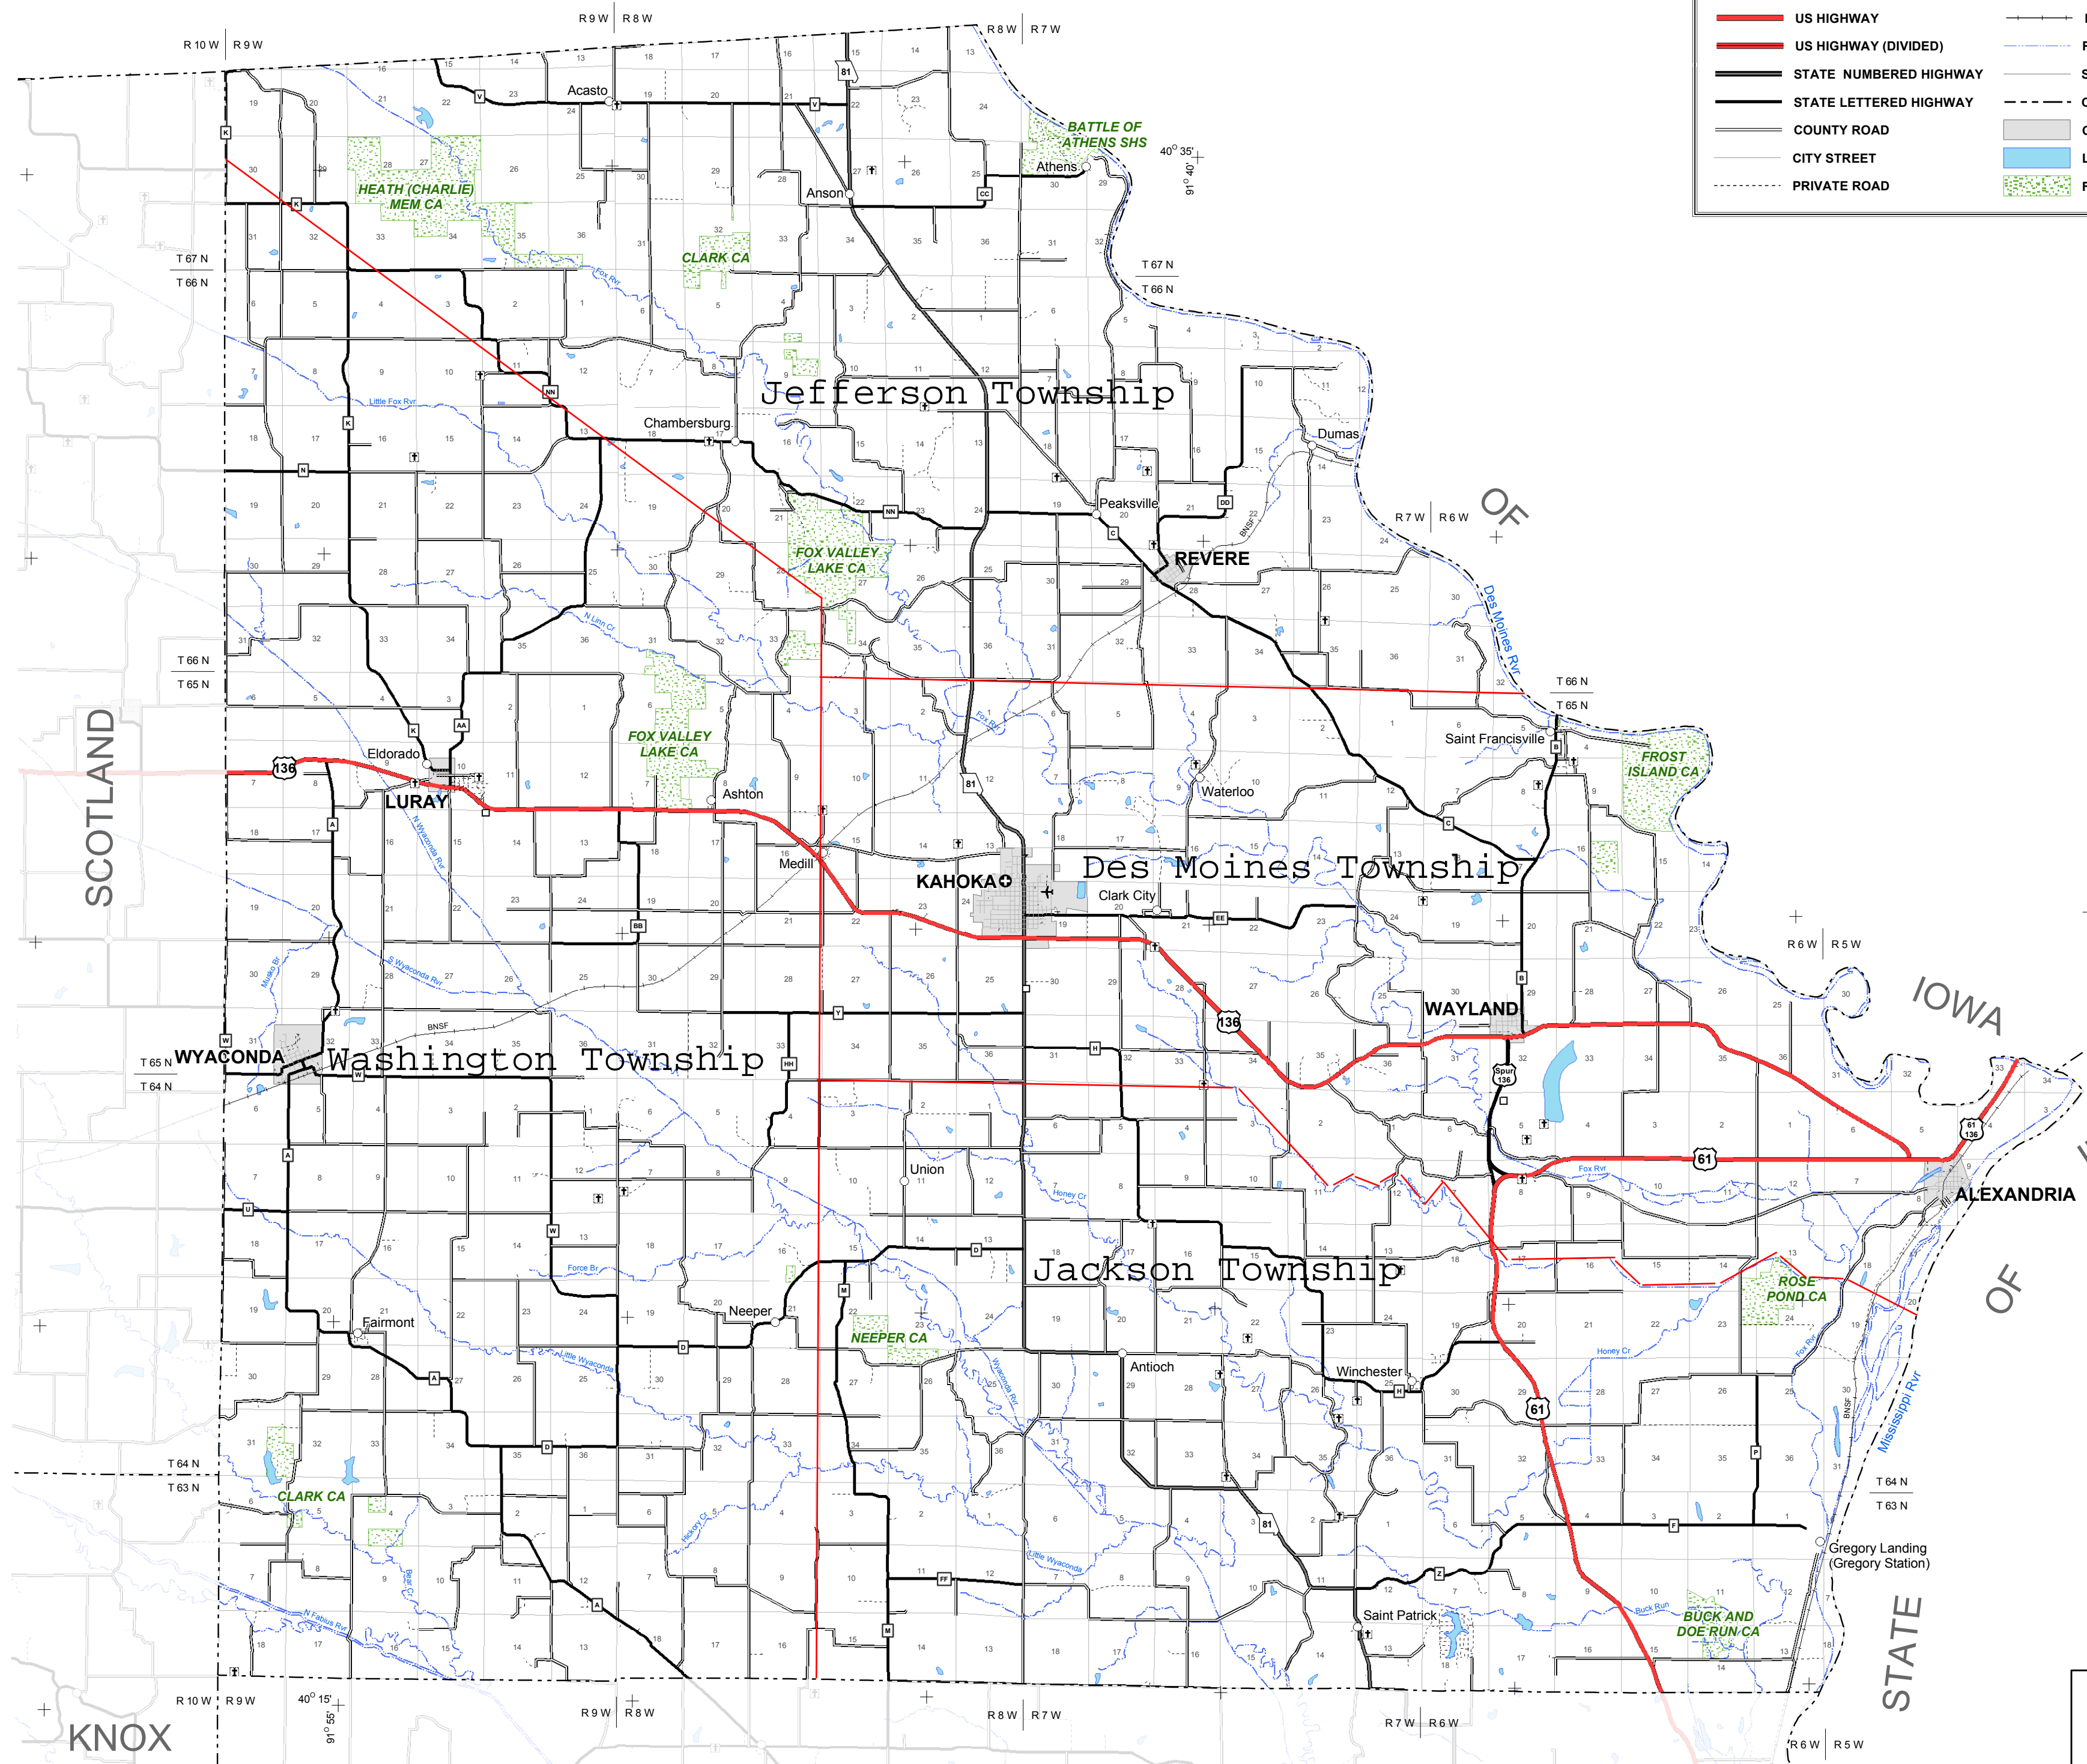

STATE

Legend

- INTERSTATE
- US HIGHWAY
- US HIGHWAY (DIVIDED)
- STATE NUMBERED HIGHWAY
- STATE LETTERED HIGHWAY
- COUNTY ROAD
- CITY STREET
- PRIVATE ROAD
- KATY TRAIL
- RAILROAD
- RIVER OR STREAM
- SECTION LINE
- COUNTY BOUNDARY
- CITY LIMIT
- LAKE OR POND
- FOREST OR PARK
- AIRPORT
- HOSPITALS
- CEMETERY
- OTHER CITIES AND TOWNS
- MODOT SHED
- STATE CAPITOL
- COUNTY SEAT

**GENERAL HIGHWAY MAP
CLARK COUNTY**
*Prepared by MoDOT
Office of Transportation Planning*

County No. 23
District No. 3

Scale
0 1 2 3 4 Miles

Revised - July 2004